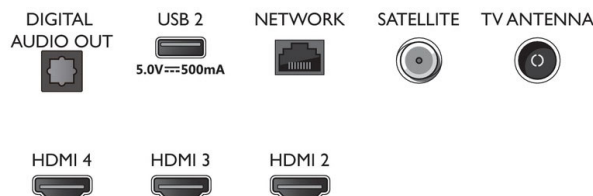

### Accessories

- Included accessories: Remote Control, 2 x AAA Batteries, Power cord, Quick start guide, Legal and safety brochure, Table top stand

## Connections

Side

Bottom

Issue date 2023-03-10

Version: 14.4.2

12 NC: 8670 001 74746  
EAN: 87 18863 02836 0

© 2023 Koninklijke Philips N.V.  
All Rights reserved.

Specifications are subject to change without notice.  
Trademarks are the property of Koninklijke Philips N.V.  
or their respective owners.