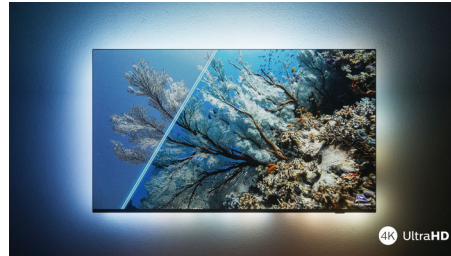

Supports all major HDR formats

Your Philips 4K UHD TV is compatible with all major HDR formats, including Dolby Vision. Whether it's a must-watch series or the latest video game, shadows will be deeper. Bright surfaces will shine. Colors will be truer.

70PUT7906/56

Slim, attractive design

Looking for a TV that fits with your room? This 4K smart TV is dressed for the occasion! The virtually bezel-free screen goes with just about any interior scheme. While the slim feet make it seem as if the screen is floating above your TV unit or table.