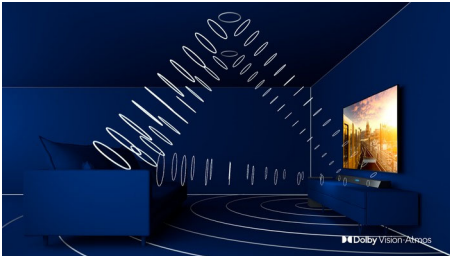

- Cinematic vision and sound. Dolby Vision and Dolby Atmos

Content at your command.

- Simply smart. Android TV.
- Google Assistant. Control the TV with your voice.

PHILIPS

4K UHD LED Android TV

3-sided Ambilight TV Major HDR formats supported, Dolby Vision and Dolby Atmos, 177 cm (70") Android TV

Highlights

3-sided Ambilight

With Philips Ambilight every moment feels closer. Intelligent LEDs around the edge of the TV respond to the on-screen action and emit an immersive glow that's simply captivating. Experience it once and wonder how you enjoyed TV without it.

Dolby Vision + Dolby Atmos

Support for Dolby's premium sound and video formats means the HDR content you watch will look-and sound-glorious. You'll enjoy a picture that reflects the director's original intentions and experience spacious sound with real clarity and depth.