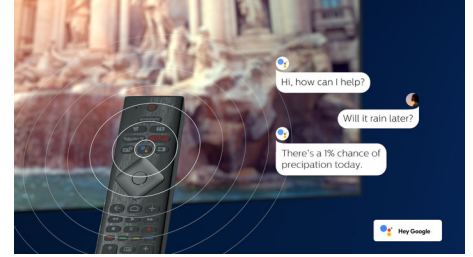

Google Assistant

Control your Philips Android TV with your voice. Want to play a game, watch Netflix, or find content and apps in the Google Play store? Just tell your TV. You can even command all Google Assistant-compatible smart home devices-like dimming the lights and setting the thermostat on movie night. Without leaving the sofa.

Dolby Vision Atmos

androidtv

4K UltraHD