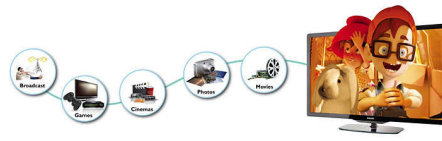

42PFL7357/V7

Highlights

Full HD LCD display, 1920 x 10

"The Full HD screen has the widescreen resolution of 1920 x 1080p. This is the highest resolution of HD sources for the best possible picture quality. It is fully future proof as it supports 1080p signals from all sources, including the most recent like Blu-ray and advanced HD game consoles. The signal processing is extensively upgraded to support this much higher signal quality and resolution. It produces brilliant flicker-free progressive scan pictures with superb brightness and colors.. "

2D to 3D conversion

Watch your entire movie collection in vivid and flawless 3D — even old black-and-white classics. Philips offers real-time high-quality conversion of any 2D content at the push of a button. It ensures that subtitles are shown at a constant depth and that there are no errors such as the background appearing in the foreground