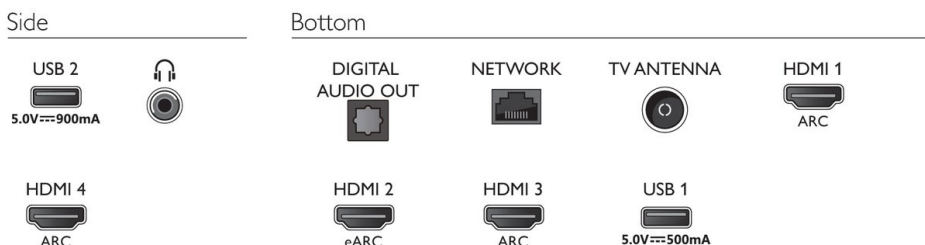

Multimedia Applications

- Video Playback Formats: Containers: AVI, MKV, H264/MPEG-4 AVC, MPEG-1, MPEG-2, MPEG-4, VP9, HEVC (H.265), AV1, HEVC
- Subtitles Formats Support: .SRT, .SUB, .TXT, .SMI
- Music Playback Formats: AAC, MP3, WAV, WMA (v2 up to v9.2), WMA-PRO (v9 and v10)
- Picture Playback Formats: JPEG, BMP, GIF, PNG, 360 photo, HEIF

Power

- Mains power: AC 220 - 240 V 50/60Hz
- Ambient temperature: 5 °C to 35 °C
- Power Saving Features: Auto switch-off timer, Light sensor, Picture mute (for radio), Eco mode

Sound

- Output power (RMS): 20W
- Sound Enhancement: Dolby Atmos, A.I. Sound, Clear Dialogue, Night mode, A.I. EQ, Dolby Bass Enhancement, Dolby Volume Leveler, DTS Play-Fi, Mimi Sound Personalization
- Speaker configuration: 2x10W full range speaker

Dimensions

- Wall mount compatible: 300 x 300 mm
- Box dimensions (W x H x D): 1600.0 x 995.0 x 170.0 mm
- Product weight: 23.7 kg
- Product weight (+stand): 27.0 kg
- Set dimensions (W x H x D): 1450.5 x 833.5 x 85.1 mm
- Set dimensions with stand (W x H x D): 1450.5 x 908.6 x 270.9 mm
- Weight incl. Packaging: 36.6 kg

Accessories

- Included accessories: Remote Control, Quick start guide, Legal and safety brochure, Power cord, Table top stand, 2 x AAA Batteries

Connections

Issue date 2022-10-25

Version: 5.0.1

12 NC: 8670 001 80473
EAN: 87 18863 03214 5

© 2022 Koninklijke Philips N.V.
All Rights reserved.

Specifications are subject to change without notice.
Trademarks are the property of Koninklijke Philips N.V.
or their respective owners.

www.philips.com

* EPG and actual visibility (up to 8 days) is country and operator dependent.
* Android App offerings vary per country. For more details please visit your local Google Play Store.
* The TV supports DVB reception for 'Free to air' broadcast. Specific DVB operators may not be supported. An up to date list can be found in the FAQ section of the Philips support website. For some operators Conditional Access and subscription are required. Contact your operator for more information.
* Philips TV Remote app and related functionalities vary per TV model, operator, and country, as well as smart device model and OS. For more details please visit: www.philips.com/TVRemoteapp.
* Smart TV app offerings vary per TV model and country. For more details please visit: www.philips.com/smarttv.
* Amazon Prime is available in selected languages and countries.
* Google Assistant is available on Philips Android TVs running on Android O (8) or higher OS version. Google Assistant is available in selected languages and countries.
* Netflix subscription required. Subject to terms at <https://www.netflix.com>
* Amazon, Alexa and all related logos are trademarks of Amazon.com, Inc. or its affiliates. Amazon Alexa is available in selected languages and countries.
* Disney+ subscription required. Subject to terms at <https://www.disneyplus.com> (c) 2020 Disney and its related entities. Disney+ is available in selected languages and countries.
* Image depicted on the website are non-contractual pictures. Please always refer to the actual TV that are sold in the retail or stores.