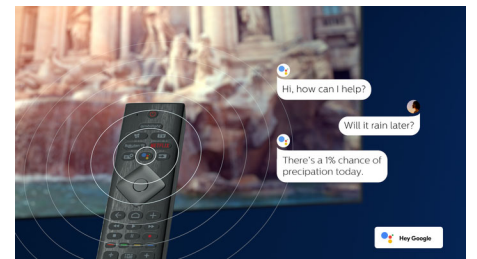

## AI voice control

Push a button on the remote to talk to the Google Assistant. Control the TV or Google Assistant-compatible smart home devices with your voice. Or ask Alexa to control the TV via Alexa-enabled devices.