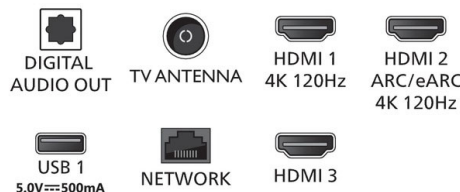

Dimensions

- Box dimensions (W x H x D): 1600 x 995 x 170 mm
- Set dimensions (W x H x D): 1451.0 x 834 x 84 mm

- Set dimensions with stand (W x H x D): 1451.0 x 905.0 x 309 mm
- Product weight: 20 kg
- Product weight (+stand): 21 kg
- Weight incl. Packaging: 27 kg
- Wall mount dimensions: 300 x 300 mm

Accessories

- Included accessories: Remote Control, 2 x AAA Batteries, Table top stand, Power cord, Quick start guide, Legal and safety brochure

Smart TV

- Memory size (Flash)*: 36GB
- OS: Google TV™

Connections

Side

Down

Issue date 2023-03-09

Version: 4.0.1

12 NC: 8670 001 89292
EAN: 87 18863 03948 9

© 2023 Koninklijke Philips N.V.
All Rights reserved.

Specifications are subject to change without notice.
Trademarks are the property of Koninklijke Philips N.V.
or their respective owners.