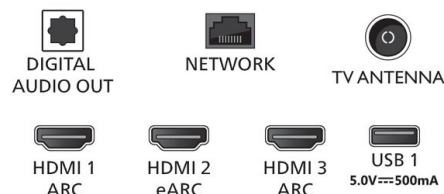

Connections

Side

Down

Issue date 2022-11-27

Version: 7.1.1

12 NC: 8670 001 85762
EAN: 87 18863 03632 7

© 2022 Koninklijke Philips N.V.
All Rights reserved.

Specifications are subject to change without notice.
Trademarks are the property of Koninklijke Philips N.V.
or their respective owners.

www.philips.com

* EPG and actual visibility (up to 8 days) is country and operator dependent.

* Android App offerings vary per country. For more details please visit your local Google Play Store.

* Philips TV Remote app and related functionalities vary per TV model, operator, and country, as well as smart device model and OS. For more details please visit: www.philips.com/TVRemoteapp.

* Amazon Prime is available in selected languages and countries.

* Google Assistant is available on Philips Android TVs running on Android O (8) or higher OS version. Google Assistant is available in selected languages and countries.

* Netflix subscription required. Subject to terms at <https://www.netflix.com>

* Amazon, Alexa and all related logos are trademarks of Amazon.com, Inc. or its affiliates. Amazon Alexa is available in selected languages and countries.

* Disney+ subscription required. Subject to terms at <https://www.disneyplus.com> (c) 2020 Disney and its related entities.

* Disney+ is available in selected languages and countries.

* Memory size (Flash) : 32G, the actual available disc space may differ (dependent on e.g. (pre-)installed apps, installed operating system, etc.)