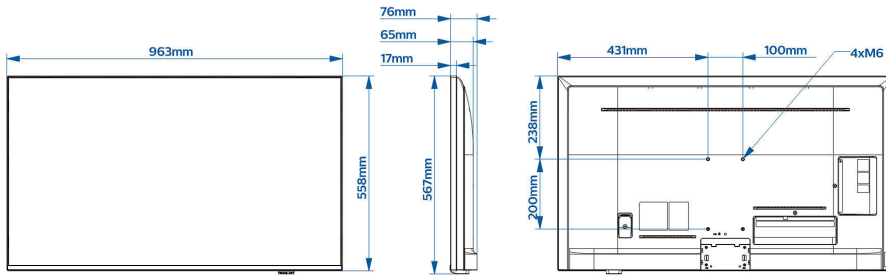

Specifications

Picture/Display

- Diagonal screen size (inch): 43 inch
- Diagonal screen size (metric): 108 cm
- Display: 4K Ultra HD LED
- Panel resolution: 3840 x 2160p
- Brightness: 400 cd/m²

Supported Display Resolution

- HDMI: Up to 3840 x 2160p@60 Hz
- Tuner: Others: up to 1920 x 1080p@60 Hz, T2 HEVC: up to 3840 x 2160@60 Hz
- USB, LAN: HEVC: up to 3840 x 2160@60 Hz,

Others: up to 1920 x 1080p@60 Hz

Tuner/Reception/Transmission

- Digital TV: DVB-T/T2/C, HEVC UHD (up to 2160p60)
- Analogue TV: PAL
- IP Playback: Multicast, Unicast, HLS, OTT App Channels

Android TV

- OS: Android TV™ 9 (Pie)
- Pre-installed apps: Netflix*, YouTube, Google Play

Store*, Google Play Movies, Google Play Games, YouTube Music

- Memory size (Flash): 16 GB*

Hospitality Features

- Hotel mode: Switch-ON Settings Control, Volume limitation, Installation Menu Lock, Menu lock, Joystick Control Lock, Prison mode
- Power control: Quick Start Mode, Auto Power ON, Auto Power OFF
- Your brand: Customisable Home Screen, Customisable Welcome App, Location Name