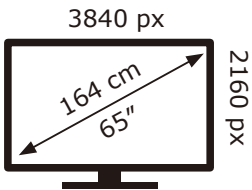

ENERG

PHILIPS

65PUS7406/12

86 kWh/1000h

ABCD **E**FG

74 kWh/1000h

2019/2013

ENERG