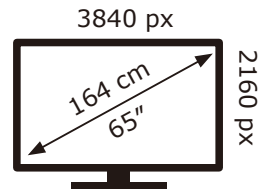

PHILIPS

65PUS7406/12

86 kWh/1000h

ABCD **E**FG

74 kWh/1000h

2019/2013