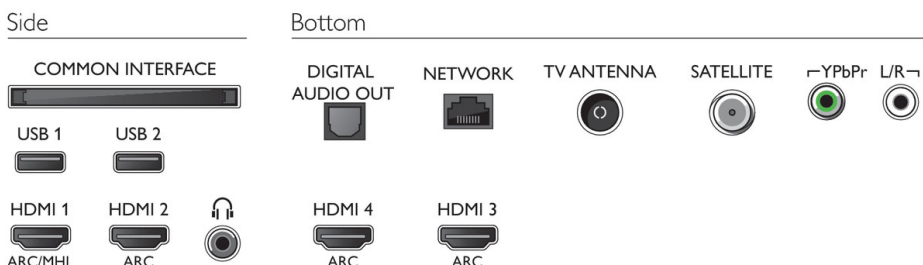

Connections

Issue date 2022-10-25

Version: 10.0.1

12 NC: 8670 001 51808
EAN: 87 18863 01512 4

© 2022 Koninklijke Philips N.V.
All Rights reserved.

Specifications are subject to change without notice.
Trademarks are the property of Koninklijke Philips N.V.
or their respective owners.

www.philips.com

* EPG and actual visibility (up to 8 days) is country and operator dependent.

* Android App offerings vary per country. For more details please visit your local Google Play Store.

* Energy consumption in kWh per year, based on the power consumption of the television operating 4 hours per day for 365 days. The actual energy consumption will depend on how the television is used.

* The TV supports DVB reception for 'Free to air' broadcast. Specific DVB operators may not be supported. An up to date list can be found in the FAQ section of the Philips support website. For some operators Conditional Access and subscription are required. Contact your operator for more information.

* Philips TV Remote app and related functionalities vary per TV model, operator, and country, as well as smart device model and OS. For more details please visit: www.philips.com/TVRemoteapp.

* Smart TV app offerings vary per TV model and country. For more details please visit: www.philips.com/smarttv.

* USB recording for digital channels only, recordings may be limited by broadcast copy protection (CI+). Country and channel restrictions may apply.

* Please note that your Amazon Apps may not always be available in your country. (Currently Amazon apps works only in UK, Germany, Austria)

* This television contains lead only in certain parts or components where no technology alternatives exist in accordance with existing exemption clauses under the RoHS Directive.

* Google Assistant built-in will come as a software update for 2018 Android TVs.

* HDMI connection is required for soundbar, speaker and other audio device.

* Its functionality is subject to ChromeCast built-in apps and smart devices. For more details, please visit ChromeCast built-in product pages.