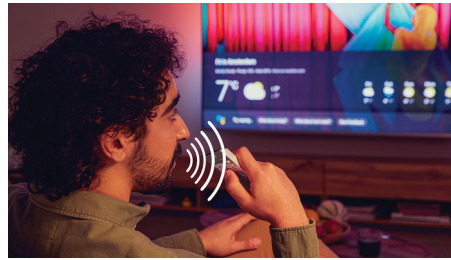

Dolby Vision and Dolby Atmos

With Dolby Vision and Dolby Atmos on board, your films, shows, and games look and sound incredible. See the picture the director wanted you to see-no more disappointing scenes that are too dark to make out! Hear every word clearly. Experience sound effects like they're really happening around you.

DTS Play-Fi compatible

Philips Wireless Home System powered by DTS Play-Fi lets you connect to compatible soundbars and wireless speakers around your home in seconds. Listen to movies in the kitchen. Play music anywhere. You can even create a home-theater surround-sound system using your Philips TV as a central speaker.

AI voice control

Push a button on the remote to talk to the Google Assistant. Control the TV or Google Assistant-compatible smart home devices with your voice. Or ask Alexa to control the TV via Alexa-enabled devices.