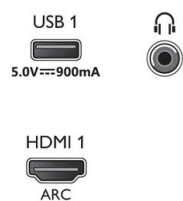

Power

- Mains power: AC 220 V~ 50/60Hz
- Ambient temperature: 5 °C to 35 °C
- Power Saving Features: Auto switch-off timer, Light sensor, Picture mute (for radio)

Sound

- Output power (RMS): 50W
- Sound Enhancement: Clear Sound, Smart Sound, Auto Volume Leveler, Dolby Atmos
- Speaker configuration: 10Wx2+15W x2 Woofer

Dimensions

- Box dimensions (W x H x D): 2101 x 1305 x 491 mm
- Set dimensions (W x H x D): 1929 x 1107.8 x 96 mm
- Set dimensions with stand (W x H x D): 1929 x 1170 x 372 mm
- Product weight: 49 kg
- Product weight (+stand): 50.8 kg
- Weight incl. Packaging: 68.6 kg
- Wall mount compatible: 600 x 400 mm

Accessories

- Included accessories: Quick start guide, Legal and safety brochure, Power cord, Table top stand, Remote Control
- Included batteries: 2 x AAA Batteries

Android TV

- Memory size(Flash): 16GB*
- OS: Android TV™ 9 (Pie)
- Pre-installed apps: Google Play Movies*, Google Play Music*, Google Search, YouTube, Netflix, Amazon Prime Video

Ambilight

- Ambilight Version: 3-sided
- Ambilight Features: Ambilight Music, AmbiSleep, AmbiWakeup, Built in Ambilight+hue, Game Mode, Lounge mode, Wall colour adaptive

Smart TV Features

- Voice assistant*: Google Assistant built-in, RC with Mic., Works with Alexa

Smart TV

- SmartTV apps*: Netflix, YouTube

Connections

Side