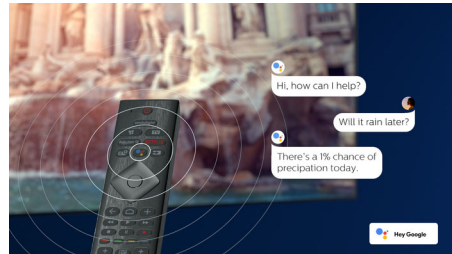

Google Assistant

Control your Philips Android TV with your voice. Want to play a game, watch Netflix, or

find content and apps in the Google Play store? Just tell your TV. You can even command all Google Assistant-compatible smart home devices-like dimming the lights and setting the thermostat on movie night. Without leaving the sofa.