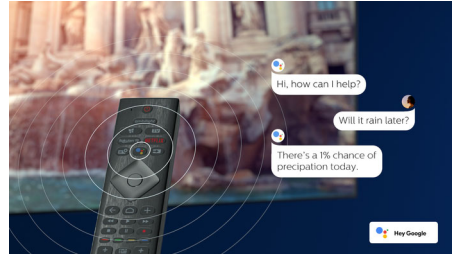

Dolby Vision and Dolby Atmos

Support for Dolby's premium sound and video formats means the HDR content you watch will look-and sound-gloriously real. Whether it's the latest streaming series or a Blu-Ray disc set, you'll enjoy contrast, brightness, and color that reflect the director's original intentions. And hear spacious sound with clarity, detail, and depth.

Voice assistant

Control your Philips Android TV with your voice. Want to play a game, watch Netflix, or find content and apps in the Google Play store? Just tell your TV. You can even command all Google Assistant-compatible smart home devices, like dimming the lights and setting the thermostat on movie night. Without leaving the sofa. The days of searching for the TV remote are over. Now you can use your voice to control your Philips smart TV via Alexa-enabled devices, like Amazon Echo. Turn your TV on, change the channel, switch to your gaming console and more with Alexa.