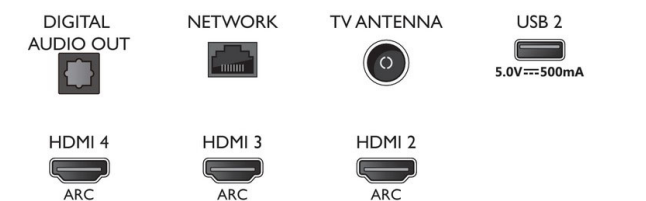

Smart TV

- SmartTV apps*: Netflix, YouTube

Connections

Side

Bottom

Issue date 2022-10-25

Version: 7.0.1

12 NC: 8670 001 74064
EAN: 87 18863 02784 4