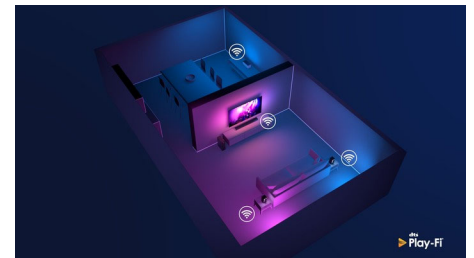

DTS Play-Fi

With DTS Play-Fi on your Philips TV you can connect to compatible speakers in any room. Got wireless speakers in the kitchen? Listen to the movie while you make a snack, or keep up with the sports commentary while you get everyone a drink.