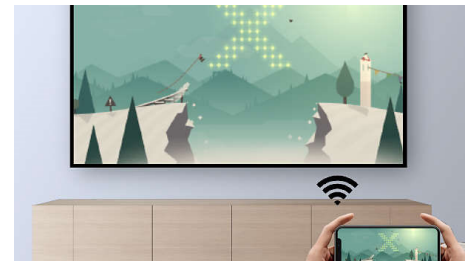

LuminAce and NaturaColor

Thanks to its LuminAce engine, the Philips Screeneo U3 provides sharp, well contrasted images with ever more natural colours (NaturaColor technology) as well as a deep black level. It is equipped with an innovative generation UHP lamp developed by Philips with a life of 10,000 hours, guaranteeing brightness of 2800 lumens.

HDP3550/EU

Wi-Fi / DLNA home network

Thanks to the Wi-Fi / DLNA functions, browse web content and stream videos, music and pictures.

Wireless screen mirroring

Thanks to the wireless screen mirroring function you can share your digital content on a huge screen from iOS, Android and Windows devices.