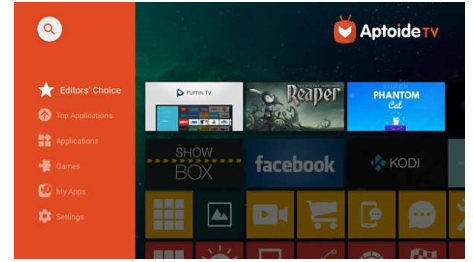

Wi-Fi / DLNA home network

Thanks to the Wi-Fi / DLNA functions, browse web content and stream videos, music and pictures.