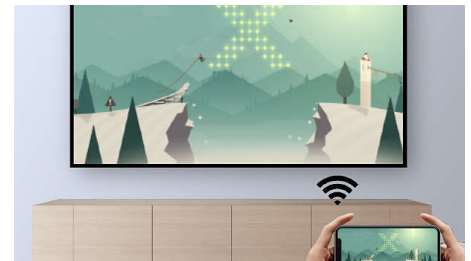

LuminAce and NaturaColor

Thanks to its LuminAce engine, the Philips Screeneo U3 provides sharp, well contrasted images with ever more natural colours (NaturaColor technology) as well as a deep black level. It is equipped with an innovative generation UHP lamp developed by Philips with a life of 10,000 hours, guaranteeing brightness of 2800 lumens.

HDP3550/EU

Wi-Fi / DLNA home network

Thanks to the Wi-Fi / DLNA functions, browse web content and stream videos, music and pictures.

Wireless screen mirroring

Thanks to the wireless screen mirroring function you can share your digital content on a huge screen from iOS, Android and Windows devices.

Variable screen size 50-200"

Variable screen size from 50" to 200" with just 10-42 cm / 3,94"-16,5 " distance to the wall

Specifications

Technology

- Display technology: Single 0.65" DarkChip3 1080p
- Light source: Philips UHP Image Life Lamp
- Contrast ratio: 200,000:1
- Resolution: 1920 x 1080 pixel
- Throw ratio: 0,21:1
- Screen distance: 10 cm-42 cm / 3,94"-16,5"
- Aspect ratio: 4:3 and 16:9
- Projection modes: front, front ceiling, rear, rear ceiling
- Wall color correction
- Focus adjustment: Electrical
- Integrated media player
- Internal memory: 8 GB
- Noise level: cinema mode: < 25 dB(A)
- Keystone correction
- Operating system: Android 6.0
- Lamp type: 250 watt
- UHP light source: lasts over 10.000 hours
- Color wheel segment: 6 segments (RGRGB)
- 3D technology: converts 2D in 3D, supports all 3D modes
- Image lag time: 50 ms
- Image response time: < 0,1 ms
- Supported formats/resolutions: 1080i/p, 480i/p, 576i/p, 720p, NTSC (60Hz), PAL (50Hz), SECAM (50Hz)
- Screen size: up to 200"
- Displayable colors: 1,07 billions
- Frame rate: 720Hz
- Central processing unit: Quad-Core CPU