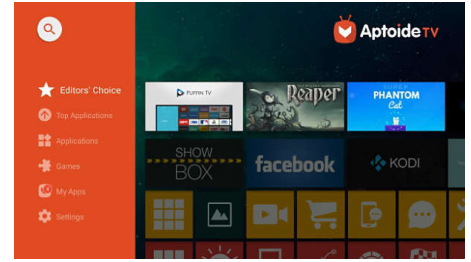

Wi-Fi / DLNA home network

Thanks to the Wi-Fi / DLNA functions, browse web content and stream videos, music and pictures.