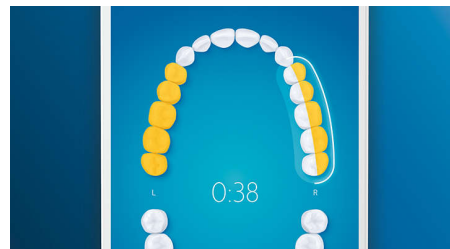

Care for your gums

Click on the G3 Premium Gum Care brush head to improve your gum health. Its smaller size and targeted gum line bristles deliver gentle yet effective cleaning along the gum line, where gum disease starts. It's clinically proven to deliver up to 100% less gum inflammation* and up to 7x healthier gums in just two weeks.*

Whiter teeth, fast

Click on the W3 Premium White brush head to remove surface stains and reveal your whitest smile. With its densely packed central stain removal bristles, it's clinically proven to remove up to 100% more stains in just three days.**

Never miss a spot

The Philips Sonicare app lets you know when you've achieved a thorough clean, and coaches you to be a better, more mindful brusher.

TouchUp feature

If you happen to miss a spot while brushing your teeth, your app's TouchUp feature will show you. You can then go back for a second pass, and be confident you are getting a complete clean, every time.

Focus areas and goal-setting

Any trouble areas your dentist has pointed out? We'll highlight them on your in-app 3D mouth map, and remind you to pay extra attention to these areas.

Too much pressure?

You might not notice when you brush too hard, but your DiamondClean Smart will. If you use too much pressure, the light ring on the end of your handle will flash. This is a gentle reminder to ease off the pressure, and let your brush head do the work. 7 out of 10 people found this feature helped them become a better brusher.