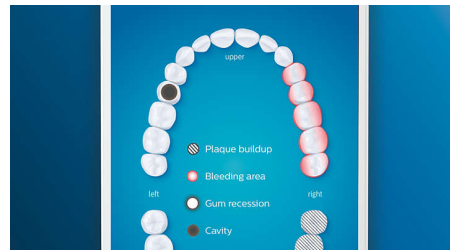

Whiter teeth, fast

Click on the W3 Premium White brush head to remove surface stains and reveal your whitest smile. With its densely packed central stain removal bristles, it's clinically proven to remove up to 100% more stains in just three days.**

Never miss a spot

The Philips Sonicare app lets you know when you've achieved a thorough clean, and coaches you to be a better, more mindful brusher.

TouchUp feature

If you happen to miss a spot while brushing your teeth, your app's TouchUp feature will show you. You can then go back for a second pass, and be confident you are getting a complete clean, every time.

Focus areas and goal-setting

Any trouble areas your dentist has pointed out? We'll highlight them on your in-app 3D mouth map, and remind you to pay extra attention to these areas.

Too much pressure?

You might not notice when you brush too hard, but your DiamondClean Smart will. If you use too much pressure, the light ring on the end of your handle will flash. This is a gentle reminder to ease off the pressure, and let your brush head do the work. 7 out of 10 people found this feature helped them become a better brusher.