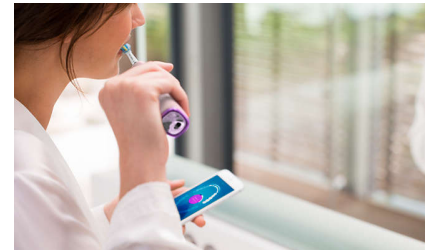

Focus areas and goal-setting

Any trouble areas your dentist has pointed out? We'll highlight them on your in-app 3D mouth map, and remind you to pay extra attention to these areas.

Too much pressure?

You might not notice when you brush too hard, but your DiamondClean Smart will. If you use too much pressure, the light ring on the end of your handle will flash. This is a gentle reminder to ease off the pressure, and let your brush head do the work. 7 out of 10 people found this feature helped them become a better brusher.

Easy does it

With an electric toothbrush, you let the brush do the work. We've built a scrubbing sensor into your handle as a gentle reminder to reduce scrubbing. This way, you can improve your technique and get a gentler, more effective clean.