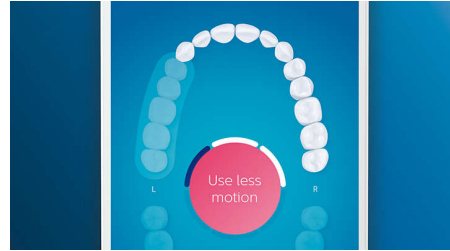

Never miss a spot

The Philips Sonicare app lets you know when you've achieved a thorough clean, and coaches you to be a better, more mindful brusher.