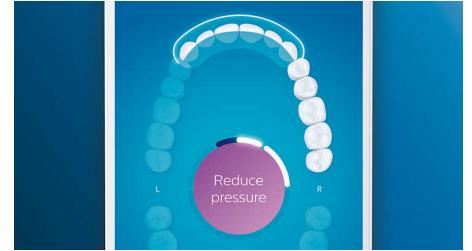

Whiter teeth, fast

Click on the W3 Premium White brush head to remove surface stains and reveal your whitest smile. With its densely packed central stain removal bristles, it's clinically proven to remove up to 100% more stains in just three days.**

Never miss a spot

The Philips Sonicare app lets you know when you've achieved a thorough clean, and coaches you to be a better, more mindful brusher.

TouchUp feature

If you happen to miss a spot while brushing your teeth, your app's TouchUp feature will show you. You can then go back for a second pass, and be confident you are getting a complete clean, every time.

Focus areas and goal-setting

Any trouble areas your dentist has pointed out? We'll highlight them on your in-app 3D mouth map, and remind you to pay extra attention to these areas.

Too much pressure?

You might not notice when you brush too hard, but your DiamondClean Smart will. If you use too much pressure, the light ring on the end of your handle will flash. This is a gentle reminder to ease off the pressure, and let your brush head do the work. 7 out of 10 people found this feature helped them become a better brusher.