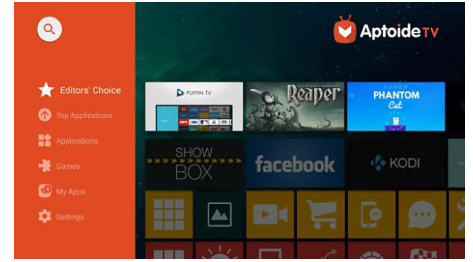

Wi-Fi/DLNA home network

Thanks to the Wi-Fi/DLNA functions, browse web content and stream videos, music and pictures.