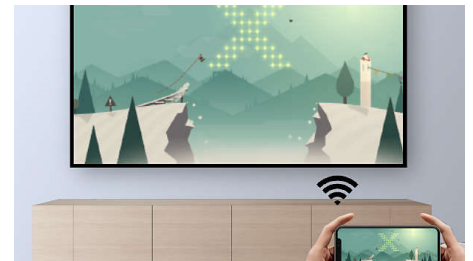

LuminAce and NaturaColor

Thanks to its LuminAce engine, the Philips Screeneo U3 provides sharp, well-contrasted images with even more natural colours (NaturaColor technology) as well as a deep black level. It is equipped with an innovative generation UHP lamp developed by Philips with a life of 10,000 hours, guaranteeing brightness of 2800 lumens.

HDP3550/EU

Wi-Fi/DLNA home network

Thanks to the Wi-Fi/DLNA functions, browse web content and stream videos, music and pictures.

Wireless screen mirroring

Thanks to the wireless screen mirroring function you can share your digital content on a huge screen from iOS, Android and Windows devices.