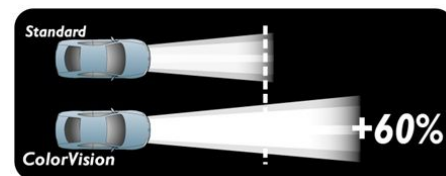

Road-legal coloured car lamps

ColorVision lamps comply with all ECE regulations and come with a certification card to prove they are road legal. Keep it with you in your car at all times.

Designed for reflector optics

Philips ColorVision creates coloured effects by reflecting light into the lamp optics. Switch on your headlamps and light up with a touch of colour.

React faster with more light

Increased visibility is proven to help you react faster while driving. With up to 60% more vision, ColorVision increases your visibility by 25 metres compared to standard lamps. Anticipate any obstacles that might come your way more easily.