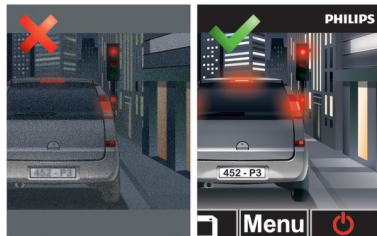

Hassle free & reliable with emergency support

- Automatic recording
- No hindering

Impartial evidence anytime

- Collision detection and emergency recording
- Instant replay with proof stamped evidence

Crystal clear images in all driving conditions

- Crystal clear images in all driving conditions

Original equipment quality

- High vibration and temperature resistant

Highlights

Hassle free & reliable

As soon as you power on your vehicle, the driving recorder starts operating automatically.

Emergency support

In case of a collision, an emergency recording is automatically saved to secure the evidence and prevent overwriting.

Crystal clear images

Capture unseen details with Full-HD quality (1080p) and Night View technology for improved night visibility