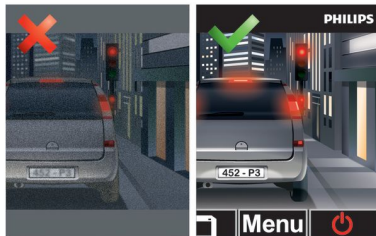

Crystal clear images

Capture unseen details with Full-HD quality (1080p) and Night View technology for improved night visibility