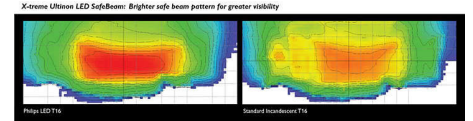

ECE beam pattern compliant*

Similar or better beam pattern than standard halogen lamp, to see and be seen better.