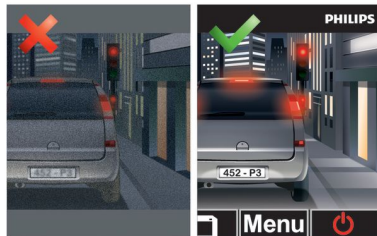

Hassle free & reliable with emergency support

- Automatic recording
- No hindering

Impartial evidence anytime

- Collision detection and emergency recording
- Instant replay with proof stamped evidence

Crystal clear images in all driving conditions

- Crystal clear images in all driving conditions

Original equipment quality

- High vibration and temperature resistant

Highlights

Hassle free & reliable

As soon as you power on your vehicle, the driving recorder starts operating automatically.

Emergency support

In case of a collision, an emergency recording is automatically saved to secure the evidence and prevent overwriting.

Crystal clear images

Capture unseen details with Full-HD quality (1080p) and Night View technology for improved night visibility

Hassle free & easy operation

Screen can switch off automatically, no hindering at night

Impartial evidence anytime

Instant replay to clarify responsibility on the spot, with proof stamped evidence, to support & speed up the insurance claim process