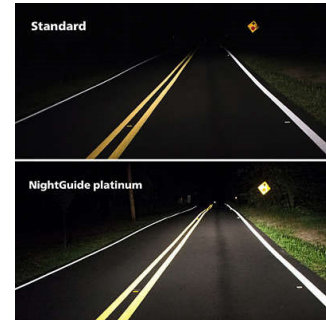

LUM9012NGPS2/50

Highlights

High performance

These high precision, high luminance filament bulbs, Project light farther ahead gives you more time to react for a safer driving experience.

Precision beam

Up to 3400K color temperature, more contrast and enhanced visibility. These bulbs help to improve your driving comfort by reducing fatigue.