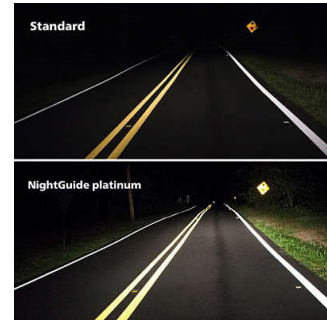

Car headlight bulb

Improved performance Cool beam color - up to 3400K, Ideal for nighttime driving, DOT compliant

Specifications

Marketing specifications

- Product highlight: Up to 3400 K color temperature
- Expected benefits: Up to 130% more vision

Product description

- Application: Low beam, High beam
- Base: PX29t
- Designation: 9007NGPS2
- DOT Compliant: DOT Compliant
- Range: NightGuide platinum
- Technology: Halogen
- Type: 9007

Light characteristics

- Color temperature: Up to 3400 K

Electrical characteristics

- Voltage: 12V V
- Wattage: 55 W

Ordering information

- Order entry: 9007NGPS2

Logistic data

- Quantity in box: 2

Packaging Data

- EAN1: 046678000713

LUM9007NGPS2/50

Highlights

High performance

These high precision, high luminance filament bulbs, Project light farther ahead gives you more time to react for a safer driving experience.