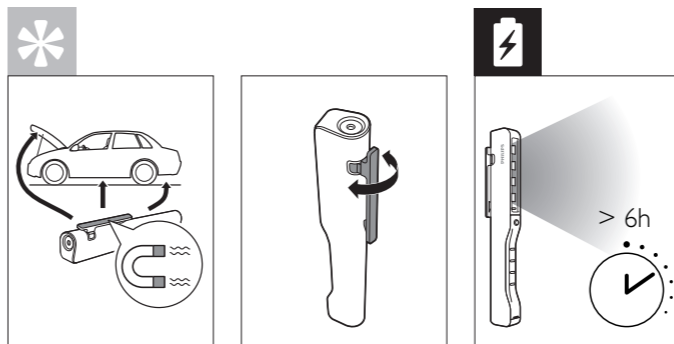

1

2

3  

4

4   

5

5 

6

6 

**Description**

	<b>Operating line voltage</b>	100~240V / Output 12V 1A
	<b>Charging time</b>	2 hours
	<b>Battery type</b>	2x AA LFP
	<b>Battery performance</b>	up to 6 hours
	<b>Light intensity (at 0.5 m)</b>	Focus beam 3 600 lux Wide beam 250 lux
	<b>Light output (flux)</b>	Focus beam 90 lm Wide beam 120 lm
	<b>Impact protection rating</b>	IK07
	<b>Ingress protection rating</b>	IP54
	<b>Operating temperature</b>	-10°C to 50°C / -14°F to 122°F (US)
	<b>Adaptor operating temperature</b>	0°C to 40°C / 32°F to 104°F (US)
	<b>Storage temperature</b>	-20°C to 60°C / -4°F to 140°F (US)
	<b>Lamp dimensions</b>	183 x 21 mm / 7.2 x 0.8 inches (US)
	<b>Product weight</b>	90 g / 0.19 lb. (US)
	<b>Magnet</b>	rotating
	<b>Connection</b>	USB 3.0