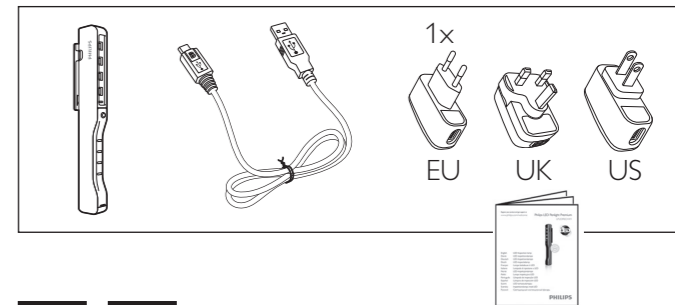

Register your product and get support at
www.philips.com/welcome

Philips LED Penlight Premium

English	LED Inspection lamp
Dansk	LED inspektionslampe
Deutsch	LED-Inspektionslampe
Dutch	LED-inspectielamp
Français	Lampe baladeuse à LED
Italiano	Lampada di ispezione a LED
Norsk	LED-inspeksjonslampe
Polski	Lampa inspekcyjna LED
Português	Lâmpada de inspeção LED
Español	Lámpara de inspección LED
Suomi	LED-tarkastuslamppu
Svenska	Inspektionslampe med LED
Русский	Светодиодный инспекционный фонарь

Specifications are subject to change without notice.
©2012 Koninklijke Philips Electronics N.V.
All rights reserved.

Printed in China JULY2012

PHILIPS

www.philips.com/support

www.philips.com/automotive

Europe	+800 74 45 47 75
North America	+1 800 257 6054
Argentina	+54 11 4546 7777
Brazil	+80 0 979 1925
Central America, Ecuador, Venezuela	+57 1 307 8040
Chile	+56 2 730 2000
Colombia	+57 1 307 8040 / 01 800 011 4586
Perú	+51 1 610 6200
China	+86 21 59155104
Korea	+82 80 600 6600 / +82 2 709 1200

1

2