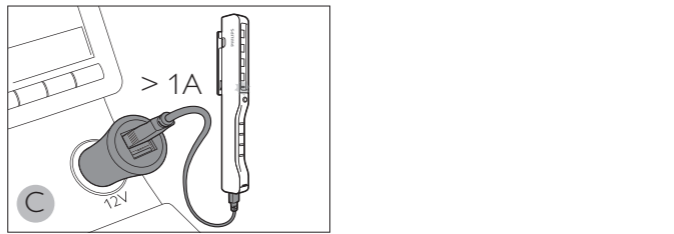

1

2

3  

4

4   

5

5 

6

6 

**Description**

	<b>Operating line voltage</b>	100~240V / Output 12V 1A
	<b>Charging time</b>	2 hours
	<b>Battery type</b>	2x AA LFP
	<b>Battery performance</b>	up to 6 hours
	<b>Light intensity (at 0.5 m)</b>	Focus beam 3 600 lux Wide beam 250 lux
	<b>Light output (flux)</b>	Focus beam 90 lm Wide beam 120 lm
	<b>Impact protection rating</b>	IK07
	<b>Ingress protection rating</b>	IP54
	<b>Operating temperature</b>	-10°C to 50°C / -14°F to 122°F (US)
	<b>Adaptor operating temperature</b>	0°C to 40°C / 32°F to 104°F (US)
	<b>Storage temperature</b>	-20°C to 60°C / -4°F to 140°F (US)
	<b>Lamp dimensions</b>	183 x 21 mm / 7.2 x 0.8 inches (US)
	<b>Product weight</b>	90 g / 0.19 lb. (US)
	<b>Magnet</b>	rotating
	<b>Connection</b>	USB 3.0