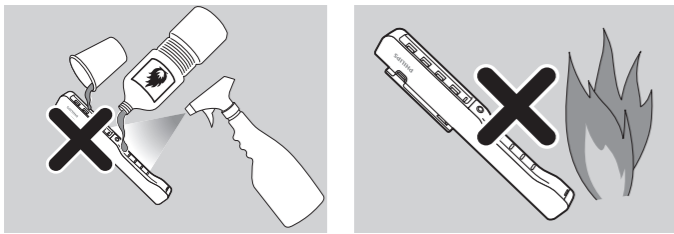

3

4

4

5

5

6

6

Description

	Operating line voltage	100~240V / Output 12V 1A
	Charging time	2 hours
	Battery type	2x AA LFP
	Battery performance	up to 6 hours
	Light intensity (at 0.5 m)	Focus beam 3 600 lux Wide beam 250 lux
	Light output (flux)	Focus beam 90 lm Wide beam 120 lm
	Impact protection rating	IK07
	Ingress protection rating	IP54
	Operating temperature	-10°C to 50°C / -14°F to 122°F (US)
	Adaptor operating temperature	0°C to 40°C / 32°F to 104°F (US)
	Storage temperature	-20°C to 60°C / -4°F to 140°F (US)
	Lamp dimensions	183 x 21 mm / 7.2 x 0.8 inches (US)
	Product weight	90 g / 0.19 lb. (US)
	Magnet	rotating
	Connection	USB 3.0

7