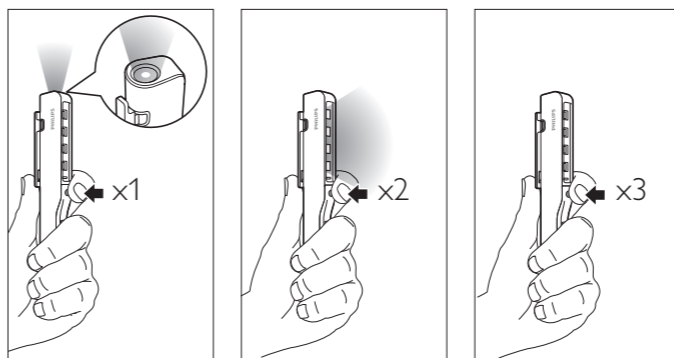

5

6

6

Description

	Operating line voltage	100~240V / Output 12V 1A
	Charging time	2 hours
	Battery type	2x AA LFP
	Battery performance	up to 6 hours
	Light intensity (at 0.5 m)	Focus beam 3 600 lux Wide beam 250 lux
	Light output (flux)	Focus beam 90 lm Wide beam 120 lm
	Impact protection rating	IK07
	Ingress protection rating	IP54
	Operating temperature	-10°C to 50°C / -14°F to 122°F (US)
	Adaptor operating temperature	0°C to 40°C / 32°F to 104°F (US)
	Storage temperature	-20°C to 60°C / -4°F to 140°F (US)
	Lamp dimensions	183 x 21 mm / 7.2 x 0.8 inches (US)
	Product weight	90 g / 0.19 lb. (US)
	Magnet	rotating
	Connection	USB 3.0

7