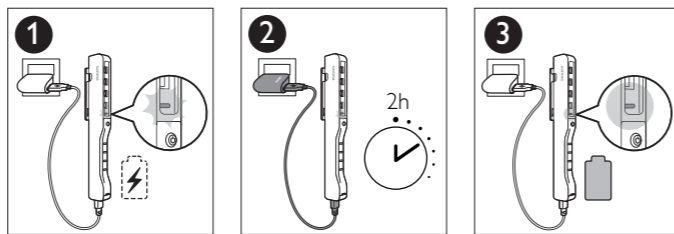

3

4

4

5

5

6

6

Description

	Operating line voltage	100~240V / Output 12V 1A
	Charging time	2 hours
	Battery type	2x AA LFP
	Battery performance	up to 6 hours
	Light intensity (at 0.5 m)	Focus beam 3 600 lux Wide beam 250 lux
	Light output (flux)	Focus beam 90 lm Wide beam 120 lm
	Impact protection rating	IK07
	Ingress protection rating	IP54
	Operating temperature	-10°C to 50°C / -14°F to 122°F (US)
	Adaptor operating temperature	0°C to 40°C / 32°F to 104°F (US)
	Storage temperature	-20°C to 60°C / -4°F to 140°F (US)
	Lamp dimensions	183 x 21 mm / 7.2 x 0.8 inches (US)
	Product weight	90 g / 0.19 lb. (US)
	Magnet	rotating
	Connection	USB 3.0

7