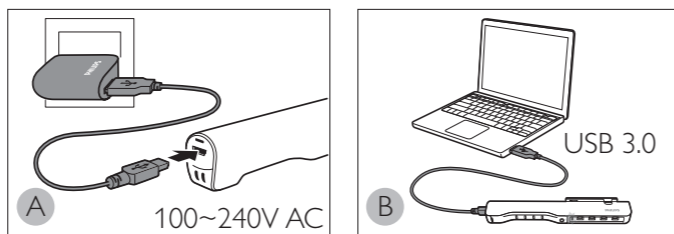

3

4

4

5

5

6

6

Description

	Operating line voltage	100~240V / Output 12V 1A
	Charging time	2 hours
	Battery type	2x AA LFP
	Battery performance	up to 6 hours
	Light intensity (at 0.5 m)	Focus beam 3 600 lux Wide beam 250 lux
	Light output (flux)	Focus beam 90 lm Wide beam 120 lm
	Impact protection rating	IK07
	Ingress protection rating	IP54
	Operating temperature	-10°C to 50°C / -14°F to 122°F (US)
	Adaptor operating temperature	0°C to 40°C / 32°F to 104°F (US)
	Storage temperature	-20°C to 60°C / -4°F to 140°F (US)
	Lamp dimensions	183 x 21 mm / 7.2 x 0.8 inches (US)
	Product weight	90 g / 0.19 lb. (US)
	Magnet	rotating
	Connection	USB 3.0

7