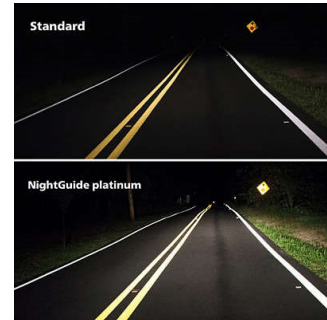

## High performance

These high precision, high luminance filament bulbs, Project light farther ahead gives you more time to react for a safer driving experience.