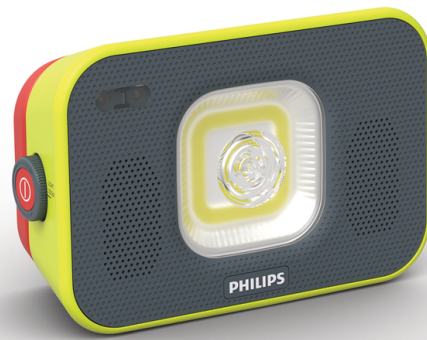

### Xperion 6000

1000 lumens/250 lm Spotlight

Bluetooth speakers

Light zoom function

Motion-sensing

LUMX60FLAUX1

### Audio-enabled LED projector light

With its 1000-lm flood light, 250-lm spot and variable beam, the Philips Xperion 6000 Flood audio-enabled projector gets the job done. The smart-zoom knob and motion sensor simplify control, while Bluetooth speakers are music to the ears.

#### See where others can't

- Powerful white light (1000 lumen / 10 W) lights up large area
- The two most used lights combined into one lamp