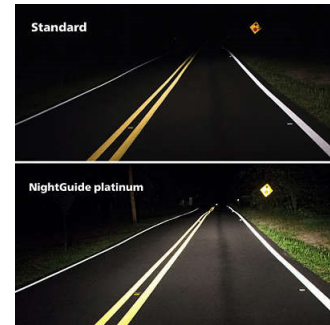

## High performance

These high precision, high luminance filament bulbs, Project light farther ahead gives you more time to react for a safer driving experience.