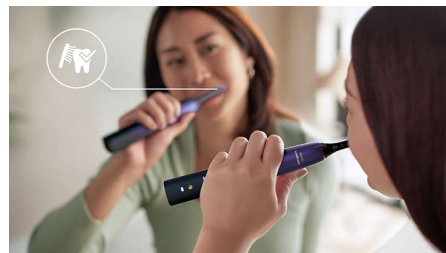

Built-in pressure sensor

You might not notice if you're brushing too hard, but your DiamondClean 9000 will. If you need to ease up, the toothbrush will make a pulsing sound. It's a heads up to let your brush head do the work.