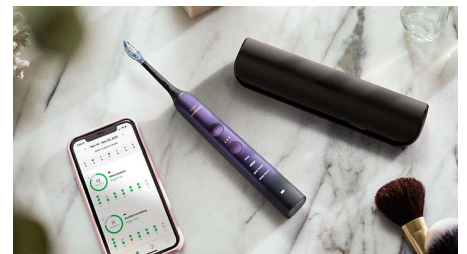

Sonicare app

The DiamondClean 9000 gives you the guidance you need to improve and maintain healthy brushing habits in between dentist checkups. Built-in smart sensors let you know when you're using too much pressure, and by connecting your brushing experience to the Sonicare app, a personalized Progress Report helps you stay on track, to see how much you've improved over time.