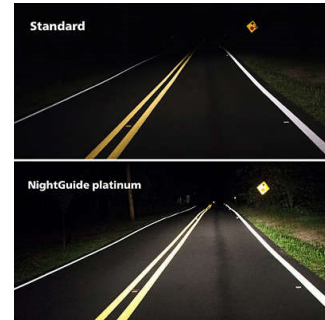

Car headlight bulb

Improved performance Cool beam color - up to 3400K, Ideal for nighttime driving, DOT compliant

Specifications

Marketing specifications

- Product highlight: Up to 3400 K color temperature
- Expected benefits: Up to 130% more vision

Product description

- Application: Low beam, High beam
- Base: P26,4t
- Designation: 9008NGPS2
- DOT Compliant: DOT Compliant
- Range: NightGuide platinum
- Technology: Halogen
- Type: 9008

Light characteristics

- Color temperature: Up to 3400 K

Electrical characteristics

- Voltage: 12V V
- Wattage: 55 W

Ordering information

- Order entry: 9008NGPS2

Logistic data

- Quantity in box: 2

Packaging Data

- EAN1: 046678000720

LUM9008NGPS2/50

Highlights

High performance

These high precision, high luminance filament bulbs, Project light farther ahead gives you more time to react for a safer driving experience.