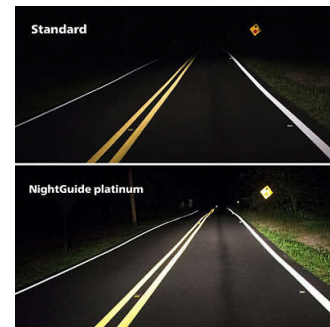

LUM12362NGPS2

Highlights

High performance

These high precision, high luminance filament bulbs, Project light farther ahead gives you more time to react for a safer driving experience.

Precision beam

Up to 3400K color temperature, more contrast and enhanced visibility. These bulbs help to improve your driving comfort by reducing fatigue.