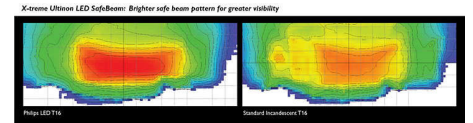

ECE beam pattern compliant*

Similar or better beam pattern than standard halogen lamp, to see and be seen better.