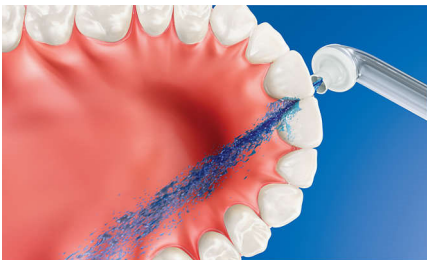

Micro-droplet technology

Our clinically proven results are possible thanks to our unique technology, which combines air and mouthwash or water to powerfully yet gently clean between teeth and along the gumline.