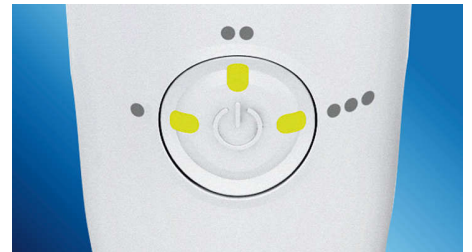

Triple-burst customisation

AirFloss Pro/Ultra's powerful spray can be customised to your liking, with single, double or triple bursts for each press of the activation button.