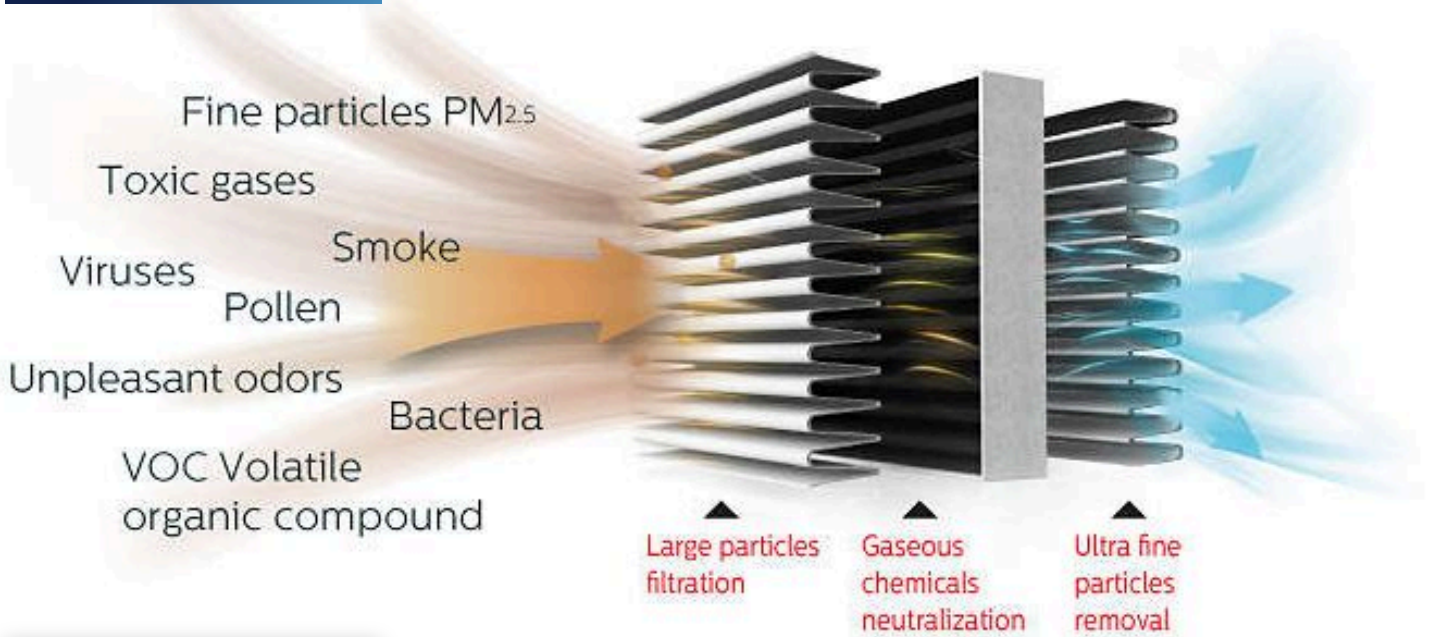

PHILIPS

3-stage Filtration technology by Philips

Replacement filter
for car air purifier

GoPure Select Filter

Multifunctional filtration

GSF80X80X1

For fresh and healthy air in your car

SelectFilter multifunctional filtration technology

- Neutralizes and eliminates toxic gases chemicals

Removes PM_{2.5} fine particles

- Eliminates harmful ultra fine particles

GoPure Select Filter

Replacement filter for car air purifier

Highlights

Particles filtration

Gases filtration

Selective additives embedded in Philips SelectFilter, neutralize and eliminate toxic gaseous chemicals from the air through a powerful adsorption and oxidation process. This includes car exhaust fumes, industry pollution, chemicals emitted by plastic materials and finishes used in car interiors, and odor emitting substances.

GSF80X80X1

Specifications

Marketing specifications

Expected benefits: Healthy air in your car
Product highlight: SelectFilter

Product description

Color: White
Designation: GSF80X80
Technology: Replacement filter