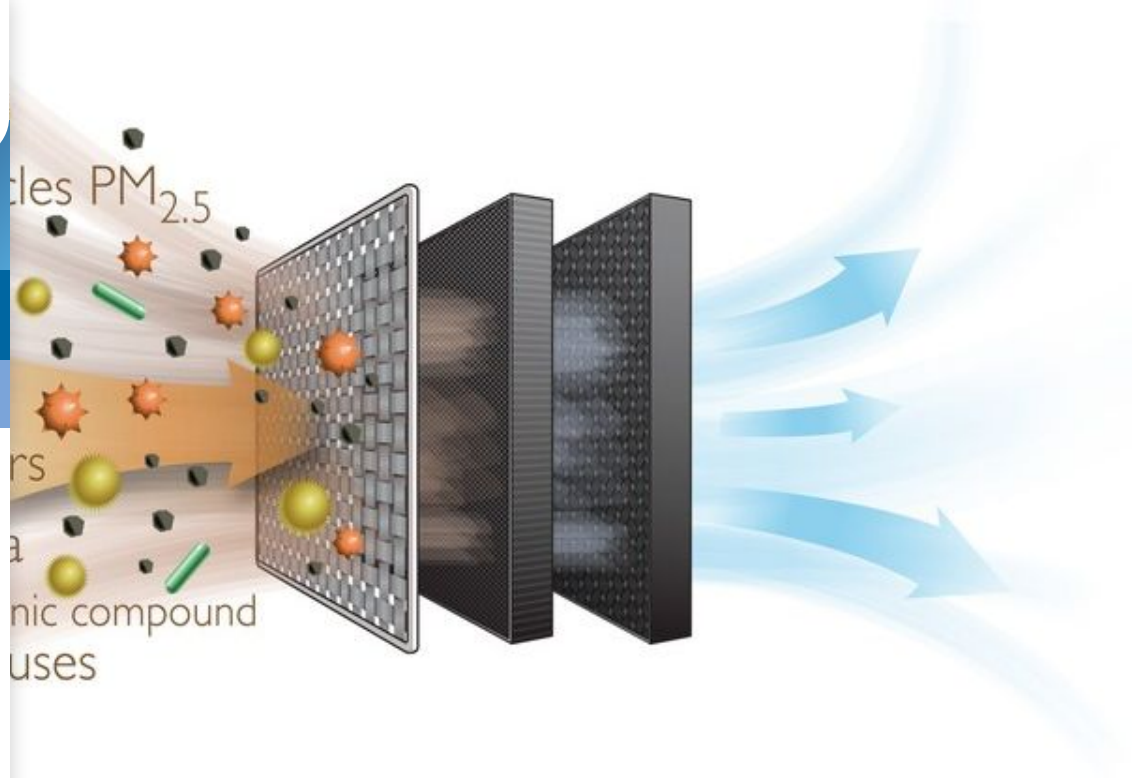

# PHILIPS

replacement filter

GoPure

HEPA/HESA dual filtration

51001X1

## For fresh and healthy air in your car

Philips 3-layers filtration removes up to 99% of in-car air pollutants, to keep you and your family in good health.

### **HEPA/HESA dual filtration technology**

- Cleans 99% of in-car air pollutants

## HEPA/HESA dual filtration

Three-layers filter eliminates 99.9% of 0.3µm harmful fine particles (incl. industry and exhaust fumes, dust, allergens, bacteria and

viruses), and neutralizes 99% of toxic gaseous chemicals (incl. car interior plastics and upholstery)