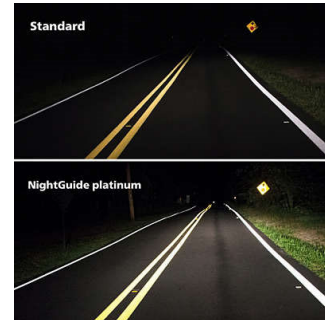

LUM12258NGPS2

Highlights

High performance

These high precision, high luminance filament bulbs, Project light farther ahead gives you more time to react for a safer driving experience.

Precision beam

Up to 3400K color temperature, more contrast and enhanced visibility. These bulbs help to improve your driving comfort by reducing fatigue.