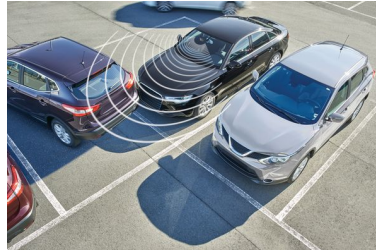

Highlights

Automatic recording

Automatic recording

As soon as you power on your vehicle, the driving recorder starts operating automatically.

Collision detection

Collision detection

In case of a collision, an emergency recording is automatically saved to secure the evidence and prevent overwriting.

Fatigue index

The fatigue index shows the evolution of a driver's fatigue, and will indicate a visual and acoustic warning message when the driver should be taking a rest.

Emergency Capture

Philips Emergency Capture ensures fast and emergency recording buttons at hand. Capture and save everything that happens on the road when you need it.

WaveGuard 24/7 parking monitor

To protect your vehicle continuously 24/7, ADR900 will automatically switch to WaveGuard surveillance when you park your car. WaveGuard, Philips unique microwave detection technology, sense the scene in front of the car, and start recording whenever it detects moving object, such as human and vehicle, to be approaching too close to your vehicle. It will then shutdown automatically to save vehicle battery power.

Full HD

Full HD

Capture vivid details with 1080p Full HD definition

Night view

Capture sharpest details, day and night. With optimized Night View.

View angle

Wide angle 171°

Capture more of the scene with a proven 171° degree super wide angle

Heat and vibration resistance

Philips automotive driving recorder is equipped with high quality components, to ensure resistance against vibrations and extreme temperature conditions.

CCC/CE certified

Philips Automotive Driving Recorder is compliant with international certifications and tested against electromagnetic interference like GPS or cell phone.