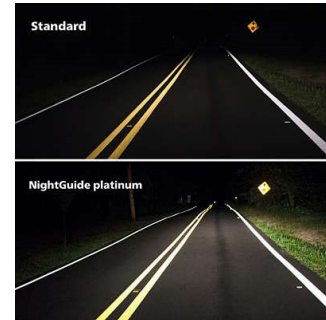

LUM9006NGPS2/50

Highlights

High performance

These high precision, high luminance filament bulbs, Project light farther ahead gives you more time to react for a safer driving experience.

Precision beam

Up to 3400K color temperature, more contrast and enhanced visibility. These bulbs help to improve your driving comfort by reducing fatigue.