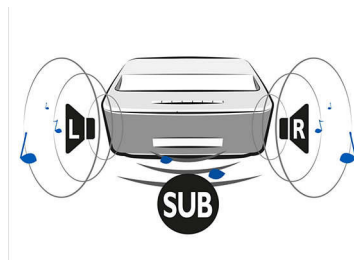

Integrated speakers

There is no need to connect to any sound system thanks to the integrated subwoofer and loudspeakers, with an output power of 26 W RMS. Your perfect sound experience will be completed with Dolby Digital 2.1 sound system.

LED technology

Screeneo uses high-quality LED technology to project your photos, films and more in brilliant colour and for a duration of 30,000 hours. Combined with the innovative ultra short throw technology, it guarantees a big wow anytime you switch it on.

Miracast

It sounds elaborate, but it's so simple: While browsing photos on your smartphone or tablet, connect wirelessly with Screeneo, which mirrors your screen instantly. Whatever you do on your handheld device is projected wirelessly using Miracast.

Free-to-air DVB-T tuner

Watch even more, with content from free-to-air channels via the built-in DVB-T tuner.

Stream your music

Use Screeneo as a Music station! Conveniently Stream music from your smartphone or tablet to Screeneo via Bluetooth or DLNA (Digital Living Network Alliance) functionality.