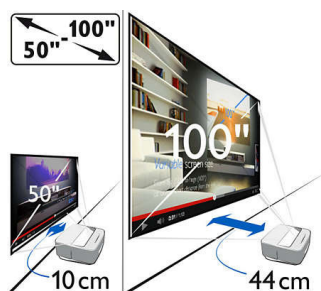

From small to big with excellent image quality

- Flexible screen size — from 50 to 100"
- LED technology for brilliant colours and long life

Enrich your sound experience

- Integrated speakers and subwoofer
- Stream your music via Bluetooth or Wi-Fi/DLNA

With the built-in Wi-Fi you can easily connect to the world online or to your network at home via DLNA or Bluetooth and project your content from these devices. If you prefer physical media, you can connect the Screeneo via HDMI, insert an SD card into the card reader, connect a USB flash or connect the antenna to an antenna jack.

Flexible screen size

Experience your films, sport events or gaming like you have never done before, from 50" up to 100". Sit back and enjoy in the comfort of any room in your home. Screeneo can easily be placed close to any smooth wall. You just need

Specifications

Technology/optical

- Display technology: DLP
- Light source: RGB LED
- LED light source lasts over: 30.000 hours
- Contrast ratio: 100,000:1
- Screen distance: 10–44 cm
- Throw ratio: 0.321
- Internal memory: 4 GB
- Operating system: Android 4.2
- Resolution: 1280 x 800 pixels
- Screen sizes: 50"–100"
- Keystone correction
- Aspect ratio: 4:3 and 16:9
- Wall colour correction
- Focus adjustment: manual
- 3D technology: converts 2D into 3D, supports all 3D modes
- MP4 player
- Noise level: < 25 dB(A)
- Projection modes: front, rear, front ceiling, rear ceiling