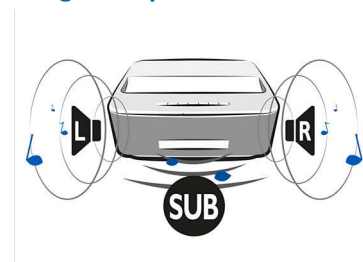

Integrated speakers

There is no need to connect to any sound system thanks to the integrated subwoofer and loudspeakers, with an output power of 26 W RMS. Your perfect sound experience will be completed with Dolby Digital 2.1 sound system.

LED technology

Screeneo uses high-quality LED technology to project your photos, films and more in brilliant colour and for a duration of 30,000 hours. Combined with the innovative ultra short throw technology, it guarantees a big wow anytime you switch it on.

Miracast

It sounds elaborate, but it's so simple: While browsing photos on your smartphone or tablet, connect wirelessly with Screeneo, which mirrors your screen instantly. Whatever you do on your handheld device is projected wirelessly using Miracast.

Stream your music

Use Screeneo as a Music station! Conveniently Stream music from your smartphone or tablet to Screeneo via Bluetooth or DLNA (Digital Living Network Alliance) functionality.

Issue date 2023-10-27

Version: 1.0.1

© 2023 Koninklijke Philips N.V.
All Rights reserved.

Specifications are subject to change without notice.
Trademarks are the property of Koninklijke Philips N.V.
or their respective owners.

www.philips.com