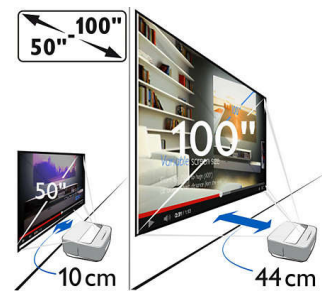

Content from anywhere

- Connect wired or wireless — it's up to you!
- Miracast — share your content instantly

PHILIPS

Specifications

Technology/optical

- Display technology: DLP
- Light source: RGB LED
- LED light source lasts over: 30.000 hours
- Contrast ratio: 100,000:1
- Screen distance: 10–44 cm
- Throw ratio: 0.321
- Internal memory: 4 GB
- Operating system: Android 4.2
- Resolution: 1280 x 800 pixels
- Screen sizes: 50"–100"
- Keystone correction
- Aspect ratio: 4:3 and 16:9
- Wall colour correction
- Focus adjustment: manual
- 3D technology: converts 2D into 3D, supports all 3D modes
- MP4 player
- Noise level: < 25 dB(A)
- Projection modes: front, rear, front ceiling, rear ceiling

- Packed (W x D x H): 490 x 392 x 317 mm
- Unpacked (W x D x H): 339 x 287 x 148 mm

Temperature range

- Operation: 5-35°C
- Storage packed: -25-60°C
- Storage unpacked: 0-45°C

Relative humidity

- Operation: 15-85% RH
- Storage packed: 5-93% RH
- Storage unpacked: 15-85% RH

Flexible screen size

Experience your films, sport events or gaming like you have never done before, from 50" up to 100". Sit back and enjoy in the comfort of any room in your home. Screeneo can easily be placed close to any smooth wall. You just need to grab the stylish leather handle at the back of the product. For viewing a cartoon film for kids on a 50", place it 10 cm from the wall. For your favourite football match on 100", place Screeneo 44 cm away from the wall.