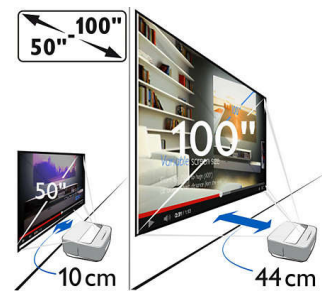

Content from anywhere

- Connect wired or wireless - it's up to you!
- Miracast - share your content instantly

PHILIPS

Specifications

Technology/ optical

- Display technology: DLP
- Light source: RGB LED
- LED light source lasts over: 30.000 hours
- Contrast ratio: 100.000:1
- Screen distance: 10 - 44 cm
- Throw ratio: 0,321
- Internal memory: 4 GB
- Operating system: Android 4.2
- Resolution: 1280 x 800 pixels
- Screen sizes: 50" - 100"
- Keystone correction
- Aspect ratio: 4:3 and 16:9
- Wall colour correction
- Focus adjustment: manual
- 3D technology: converts 2D in 3D, supports all 3D modes
- MP4 player
- Noise level: < 25 dB(A)
- Projection modes: front, rear, front ceiling, rear ceiling

- Packed (W x D x H): 490 x 392 x 317 mm
- Unpacked (W x D x H): 339 x 287 x 148 mm

Temperature range

- Operation: 5-35 °C
- Storage packed: -25-60 °C
- Storage unpacked: 0-45 °C

Relative humidity

- Operation: 15-85% RH
- Storage packed: 5-93% RH
- Storage unpacked: 15-85% RH

Flexible screen size

Experience your movies, sport events or gaming like you have never done before, from 50" up to 100". Lean back and enjoy, in the comfort of any room in your home. Screeneo can easily be placed close to any smooth wall. You just need to grab the stylish leather handle at the back of the product. For viewing a cartoon film for kids on a 50", place it 10 cm from the wall, for your favourite football match on 100", place Screeneo 44 cm far from the wall.