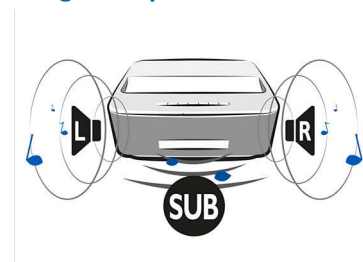

Integrated speakers

There is no need to connect to any sound system, thanks to the integrated subwoofer and loudspeakers, with an output power of 26W RMS. Your perfect sound experience will be completed with Dolby Digital 2.1 sound system.

LED technology

Screeneo uses high quality LED technology to project your photos, movies and more in brilliant colours and a duration of 30,000 hours. Combined with the innovative ultra short throw technology, it guarantees a big wow anytime you switch it on.

Miracast

It sounds elaborate, but it's so simple: While browsing photos on your smartphone or tablet, connect wirelessly with Screeneo, which mirrors your screen instantly. Whatever you do on your handheld device is projected wirelessly using Miracast.

Stream your music

Use Screeneo as a Music station! Stream conveniently music from your smartphone or tablet to Screeneo via Bluetooth or DLNA (Digital Living Network Alliance) functionality.

Issue date 2023-02-02

Version: 1.0.1

© 2023 Koninklijke Philips N.V.
All Rights reserved.

Specifications are subject to change without notice.
Trademarks are the property of Koninklijke Philips N.V.
or their respective owners.

www.philips.com