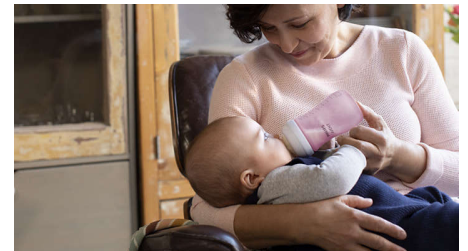

Be patient as baby adjusts

Our new Natural Response Baby Bottles are different from free-flow baby bottles. Just like breastfeeding, it could take a few tries to get it right. That's perfectly natural.