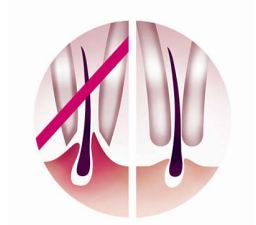

- Choose the right speed according to your needs
- Fully washable epilation head for optimal hygiene
- Wet and Dry for use in and out of the shower

Sensitive area solutions

- Shaving head perfectly follows contours for a smooth shave
- Sensitive area cap for delicate skin

Highlights

Exfoliation brush

Unique Philips design which contains hypo-allergenic bristles for optimal hygiene, fits perfectly in your hand for optimal handling in all conditions and can be used wet and dry.

Massage attachment

Gently vibrating massage bar stimulates and soothes the skin for a pleasant epilation process.

Gentle tweezing discs

This epilator has gentle tweezing discs to remove hair without pulling the skin.

Wet and Dry

For wet and dry usage.

Two speed settings

This epilator has two speed settings: speed 1 for extra-gentle epilation and speed 2 for extra-efficient epilation

Shaving head with comb

Detachable shaving head perfectly follows the contours of your bikini line or underarms for a close and smooth shave. Comes with trimming comb.