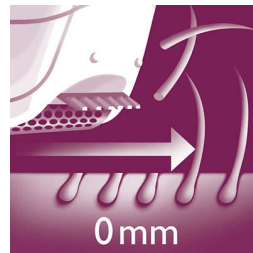

Massage attachment

Gently vibrating massage bar stimulates and soothes the skin for a pleasant epilation process.

Gentle tweezing discs

This epilator has gentle tweezing discs to remove hair without pulling the skin.

Wet and Dry

For wet and dry usage.

Two speed settings

This epilator has two speed settings: speed 1 for extra-gentle epilation and speed 2 for extra-efficient epilation

Shaving head with comb

Detachable shaving head perfectly follows the contours of your bikini line or underarms for a close and smooth shave. Comes with trimming comb.

Sensitive area cap

This epilator has a sensitive area cap. Specifically adapted for more sensitive skin, allowing for gentle epilation in delicate areas

Washable head

The head can be detached and cleaned under running water for better hygiene.

Specifications

Accessories

Storage pouch
Cleaning brush
Detachable shaving head
Sensitive area cap

Technical specifications

Voltage: 3.6 V
Number of catching points: 20
Number of discs: 21
Pulling actions/second speed 1: 666
Pulling actions/second speed 2: 733