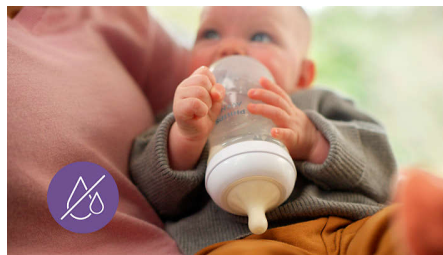

No-drip nipple

The nipple opening is designed to release milk only when the baby is feeding. So you can confidently avoid milk loss whether at home or on the go.