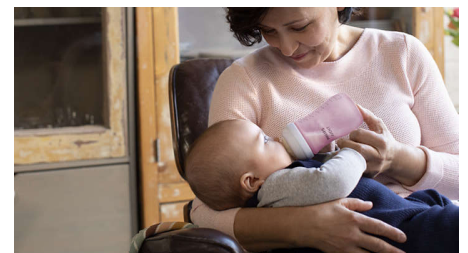

Be patient as baby adjusts

Our new Natural Response Baby Bottles are different from free-flow baby bottles. Just like breastfeeding, it could take a few tries to get it right. That's perfectly natural.