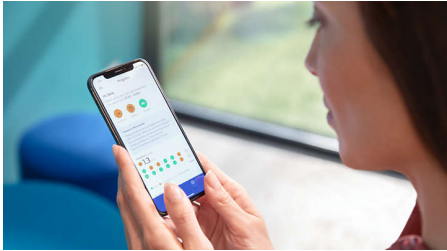

Highlights

Progress Report

The DiamondClean 9000 gives you the guidance you need to improve and maintain healthy brushing habits in between dentist checkups. Built-in smart sensors let you know when you're using too much pressure, and by connecting your brushing experience to the Sonicare app, a personalized Progress Report helps you stay on track, to see how much you've improved over time.