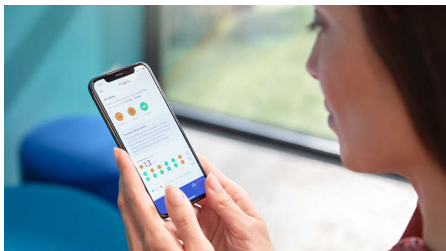

- Start and keep up healthy habits

Highlights

4 modes, 3 intensities

The DiamondClean 9000 comes with Clean, White+, Gum Health and Deep Clean+ to take care of your brushing needs. Clean mode is for exceptional everyday cleaning, White+ is for removing stains, Gum Health provides a gentle yet effective clean for gums and Deep Clean+ gives you an invigorating deep clean. Three intensities allow you to choose between a higher setting to boost your clean and a lower one for more-sensitive mouths.

Progress Report

The DiamondClean 9000 gives you the guidance you need to improve and maintain healthy brushing habits in between dentist checkups. Built-in smart sensors let you know when you're using too much pressure, and by connecting your brushing experience to the Sonicare app, a personalized Progress Report helps you stay on track, to see how much you've improved over time.