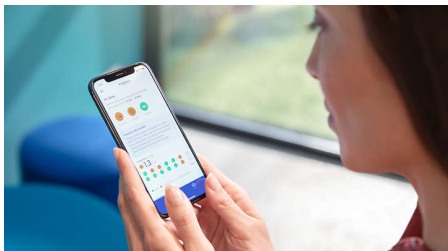

- Start and keep up healthy habits

Highlights

4 modes, 3 intensities

The DiamondClean 9000 comes with Clean, White+, Gum Health and Deep Clean+ to take care of your brushing needs. Clean mode is for exceptional everyday cleaning, White+ is for removing stains, Gum Health provides a gentle yet effective clean for gums and Deep Clean+ gives you an invigorating deep clean. Three intensities allow you to choose between a higher setting to boost your clean and a lower one for more-sensitive mouths.

Progress Report

The DiamondClean 9000 gives you the guidance you need to improve and maintain healthy brushing habits in between dentist checkups. Built-in smart sensors let you know when you're using too much pressure, and by connecting your brushing experience to the Sonicare app, a personalized Progress Report helps you stay on track, to see how much you've improved over time.