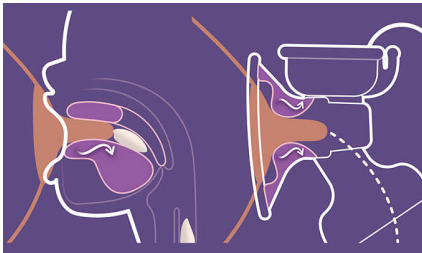

Gentle and comfortable

- Soft and adaptive silicone cushion
- Express without leaning forward

Quick expressing, more milk in less time*

- Natural motion technology for a quick milk flow*

Rechargeable battery and timer display

- Rechargeable battery for pumping on the go
- Display to keep track of time

Highlights

Quick milk flow*

Express more milk in less time* with a cushion that stimulates the breast to express milk just like baby. It seamlessly adjusts from stimulation mode to expression mode and applies just the right amount of teat stimulation and suction for maximum milk flow. Based on milk flow initiation time (time to Milk Ejection Reflex — MER) results.*

Adapts to your nipple

Because we all come in different shapes and sizes, the silicone cushion gently flexes and adapts to fit your nipple. It fits 99.98% of nipple sizes* (up to 30 mm).

Sit comfortably

Feel relaxed as you express thanks to a design that lets you sit upright rather than having to lean forward. No need to lean forward, a clinically proven comfortable expressing position*. Based on product clinical trial results with 20 participants (2019); 90% of participants find the expressing position

Easy to clean and set up

Our closed expression system means milk stays out of the tubing so there's less to clean. Fewer parts also make it a breeze to put back together again.

Save your favourite settings