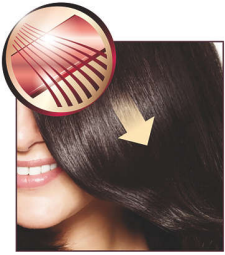

Beautifully styled hair

- 180°C temperature for beautiful results
- Ceramic plates for smooth gliding and shiny hair

Ease of use

- Easy storage hook for convenient storage
- Easy lock for convenient storage
- 1.8 m power cord
- Compact design for easy handling
- Universal voltage
- Fast heat up time, ready to use in 60 seconds
- Swivel cord to prevent tangled wires

Highlights

Ceramic plates

Ceramic is microscopically smooth and durable by nature and it is one of the best materials for straightening plates. The plates glide effortlessly through your hair, giving you perfect shiny hair.

180°C temperature

This high temperature enables you change the shape of your hair, and gives you that perfect look like you've just come from the salon.

Instant heat up

The straightener has a fast heat up time, being ready to use in 60 seconds