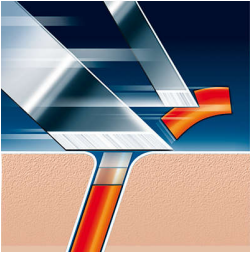

PHILIPS

Shaving heads

Super Lift & Cut heads

3 shaving heads

HQ55

Keep a close shave

Change heads every 12 months for best results

Every year, your blades travel the height of Mt. Everest ... 49 times! After such a workout, even the best materials can lose their edge. Retain your shaver's peak performance – Replace the heads once every 12 months.

Comfortably close

- Super Lift & Cut shaving technology with dual blade system

For a fast and close shave

- 15 razor-sharp blades for a fast and close shave

Highlights

Super Lift & Cut technology

Dual blade system of your Philips shaver: first blade lifts, second blade cuts for a comfortable close shave.