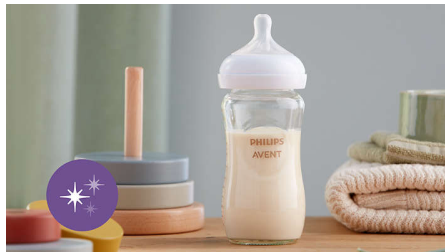

Heat resistant glass

Made of premium quality borosilicate glass, the Philips Avent glass bottle is heat and thermal shock resistant. It can therefore be safely stored in the fridge, warmed, and is also suitable for sterilization.

Find the right nipple flow

Every baby feeds differently, and develops at their own pace. We've designed a range of flow rates so you can find the perfect one for your baby and personalize your bottle. All of the Natural Response Nipples are made of soft silicone.