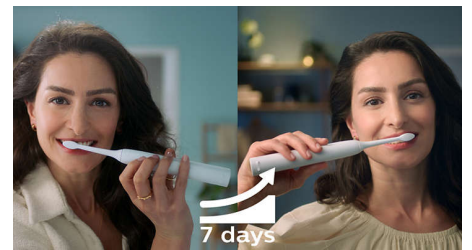

Easy-Start

Our Easy-Start programme gives you the option of a gradual, gentle increase in brushing power the first 14 times you use your new toothbrush.